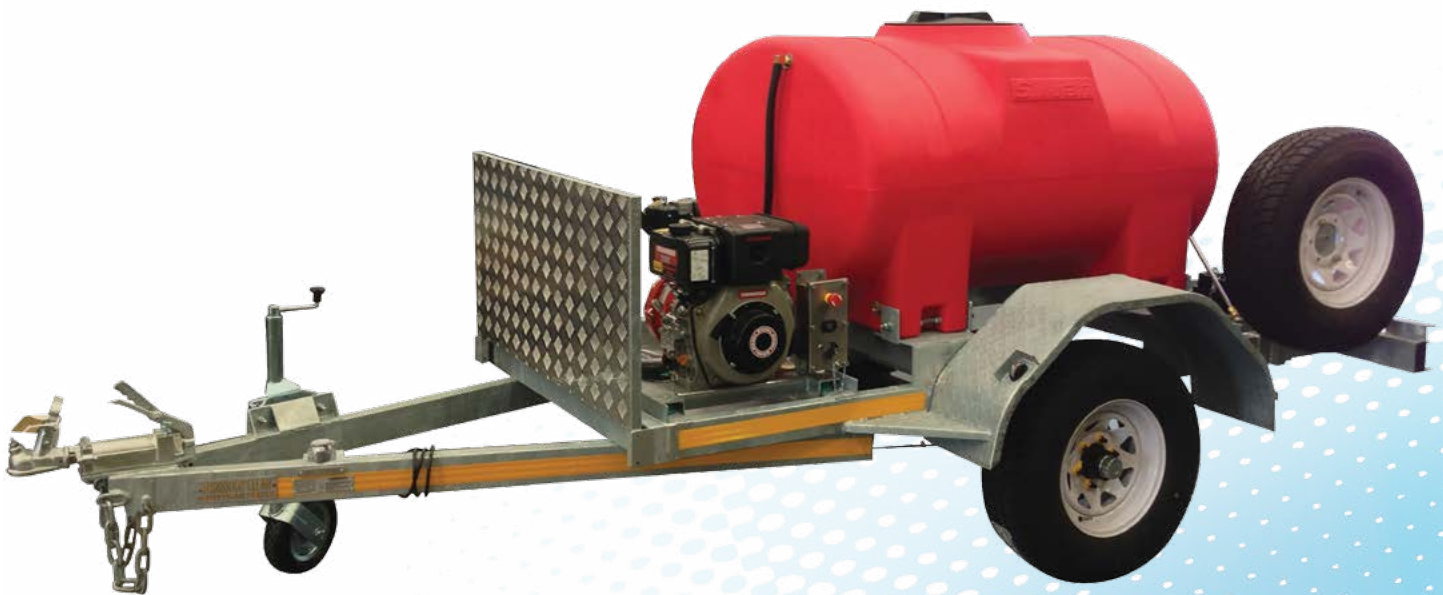

MAX PUMP PSI 165 PSI
FLOW/MINUTE 0 - 400 LPM

POWERED BY 6.7HP YANMAR Engine
SIZE 360 x 185 x 180 cm
WEIGHT ~600 kg

POWER SOURCE

- YANMAR L70N diesel, electric start engine.
- Compact, Direct Injection Technology.
- Close coupled direct drive.
- Ball bearing supported crankshaft for greater stability.
- Automatic mechanical de-compression system.
- Stainless steel control box with:
  - Emergency stop
  - Hour meter
  - On / Off control

PUMP

- DAVEY Fire Fighting Pump with twin impellers, self-priming.
- Pump casing, diffusers and impellers manufactured from quality corrosion resistant marine grade aluminium for long life.
- 4 Way discharge port for easy installation with a choice of plumbing sizes.
- Low oil protection.

FRAME

- Heavy duty 4x4 style, fully hot dipped galvanised trailer.
- Land Cruiser style wheels on 2-ton axle with spare wheel.
- ADR approved mechanical disk brakes with manual hand brake.
- ADR approved LED side clearance lights.
- ADR approved LED tail lights.
- Engine is vibration mounted on separate sub-frame.

SUPPLY AND DELIVERY

1. Water supply is from onboard 1000 litre red poly water tank.
   - 5 meters 1 ½" pool/dam suction hose, with strainer.
   - Heavy duty galvanized hose reel (Lockable during travel).
2. **30m AS Certified 1" Fire Fighting Hose:**
3. Rated to 300 PSI.
   - Adjustable brass nozzle.

ANALYSIS - DESIGN - CONSTRUCTION - ACCESSORIES

DISCLAIMER All images are a representation only and are not to scale. Although care has been taken to ensure the accuracy, completeness and reliability of the information provided, due to ongoing product development and improvements, products may vary from this data sheet. The user of the information agrees that the information is subject to change without notice.